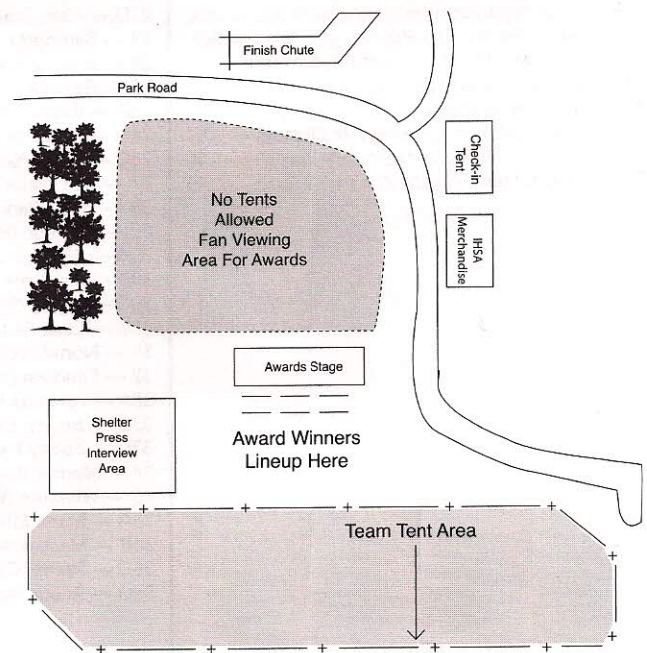

Awards Area Diagram