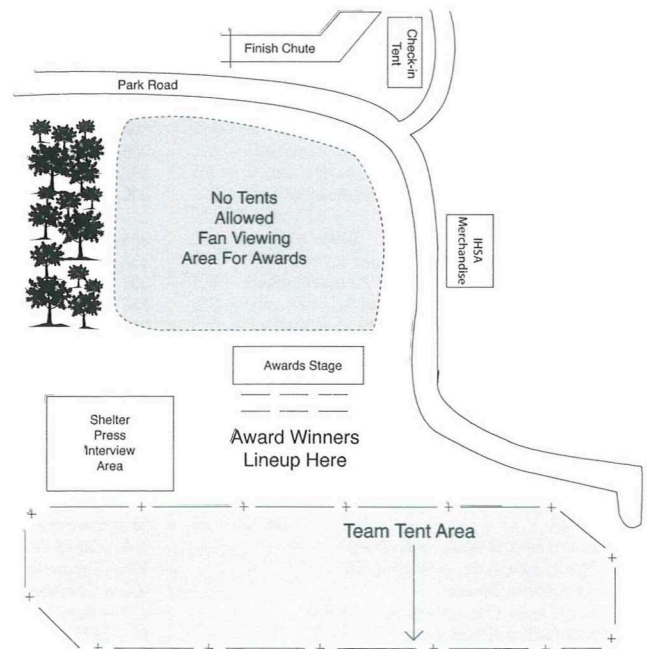

Award Winners Assemble Area—The area behind the stage is where the individual and team award winners in both the boys and girls races assemble at the appropriate time. Marshals will assist the award winners in lining up behind the stage prior to the receipt of awards, after they receive their award, for the post-award fan and VIP-required photos, and for the required press interviews in the shelter immediately adjacent to the stage.

Photo Areas—There are two. The first is on and/or in front of the stage for friends and family. The second is (depending on weather and other factors) behind the stage and/or under the roof of the shelter. The area in front of the stage is open to the general public. The area behind the stage and in the shelter is exclusively for use by VIP, the official photographer of IHSA.

Press Interview Area—The shelter will be used for the required press interviews (top 3 individuals and top three teams). The northwest corner of the shelter has been designated as the area for use in the interviews. This area is for use by the coaches and runners who are participating in the required interviews and members of the working press. The area is off limits to the general public (parents, fans, relatives, etc.).

Awards Area Diagram