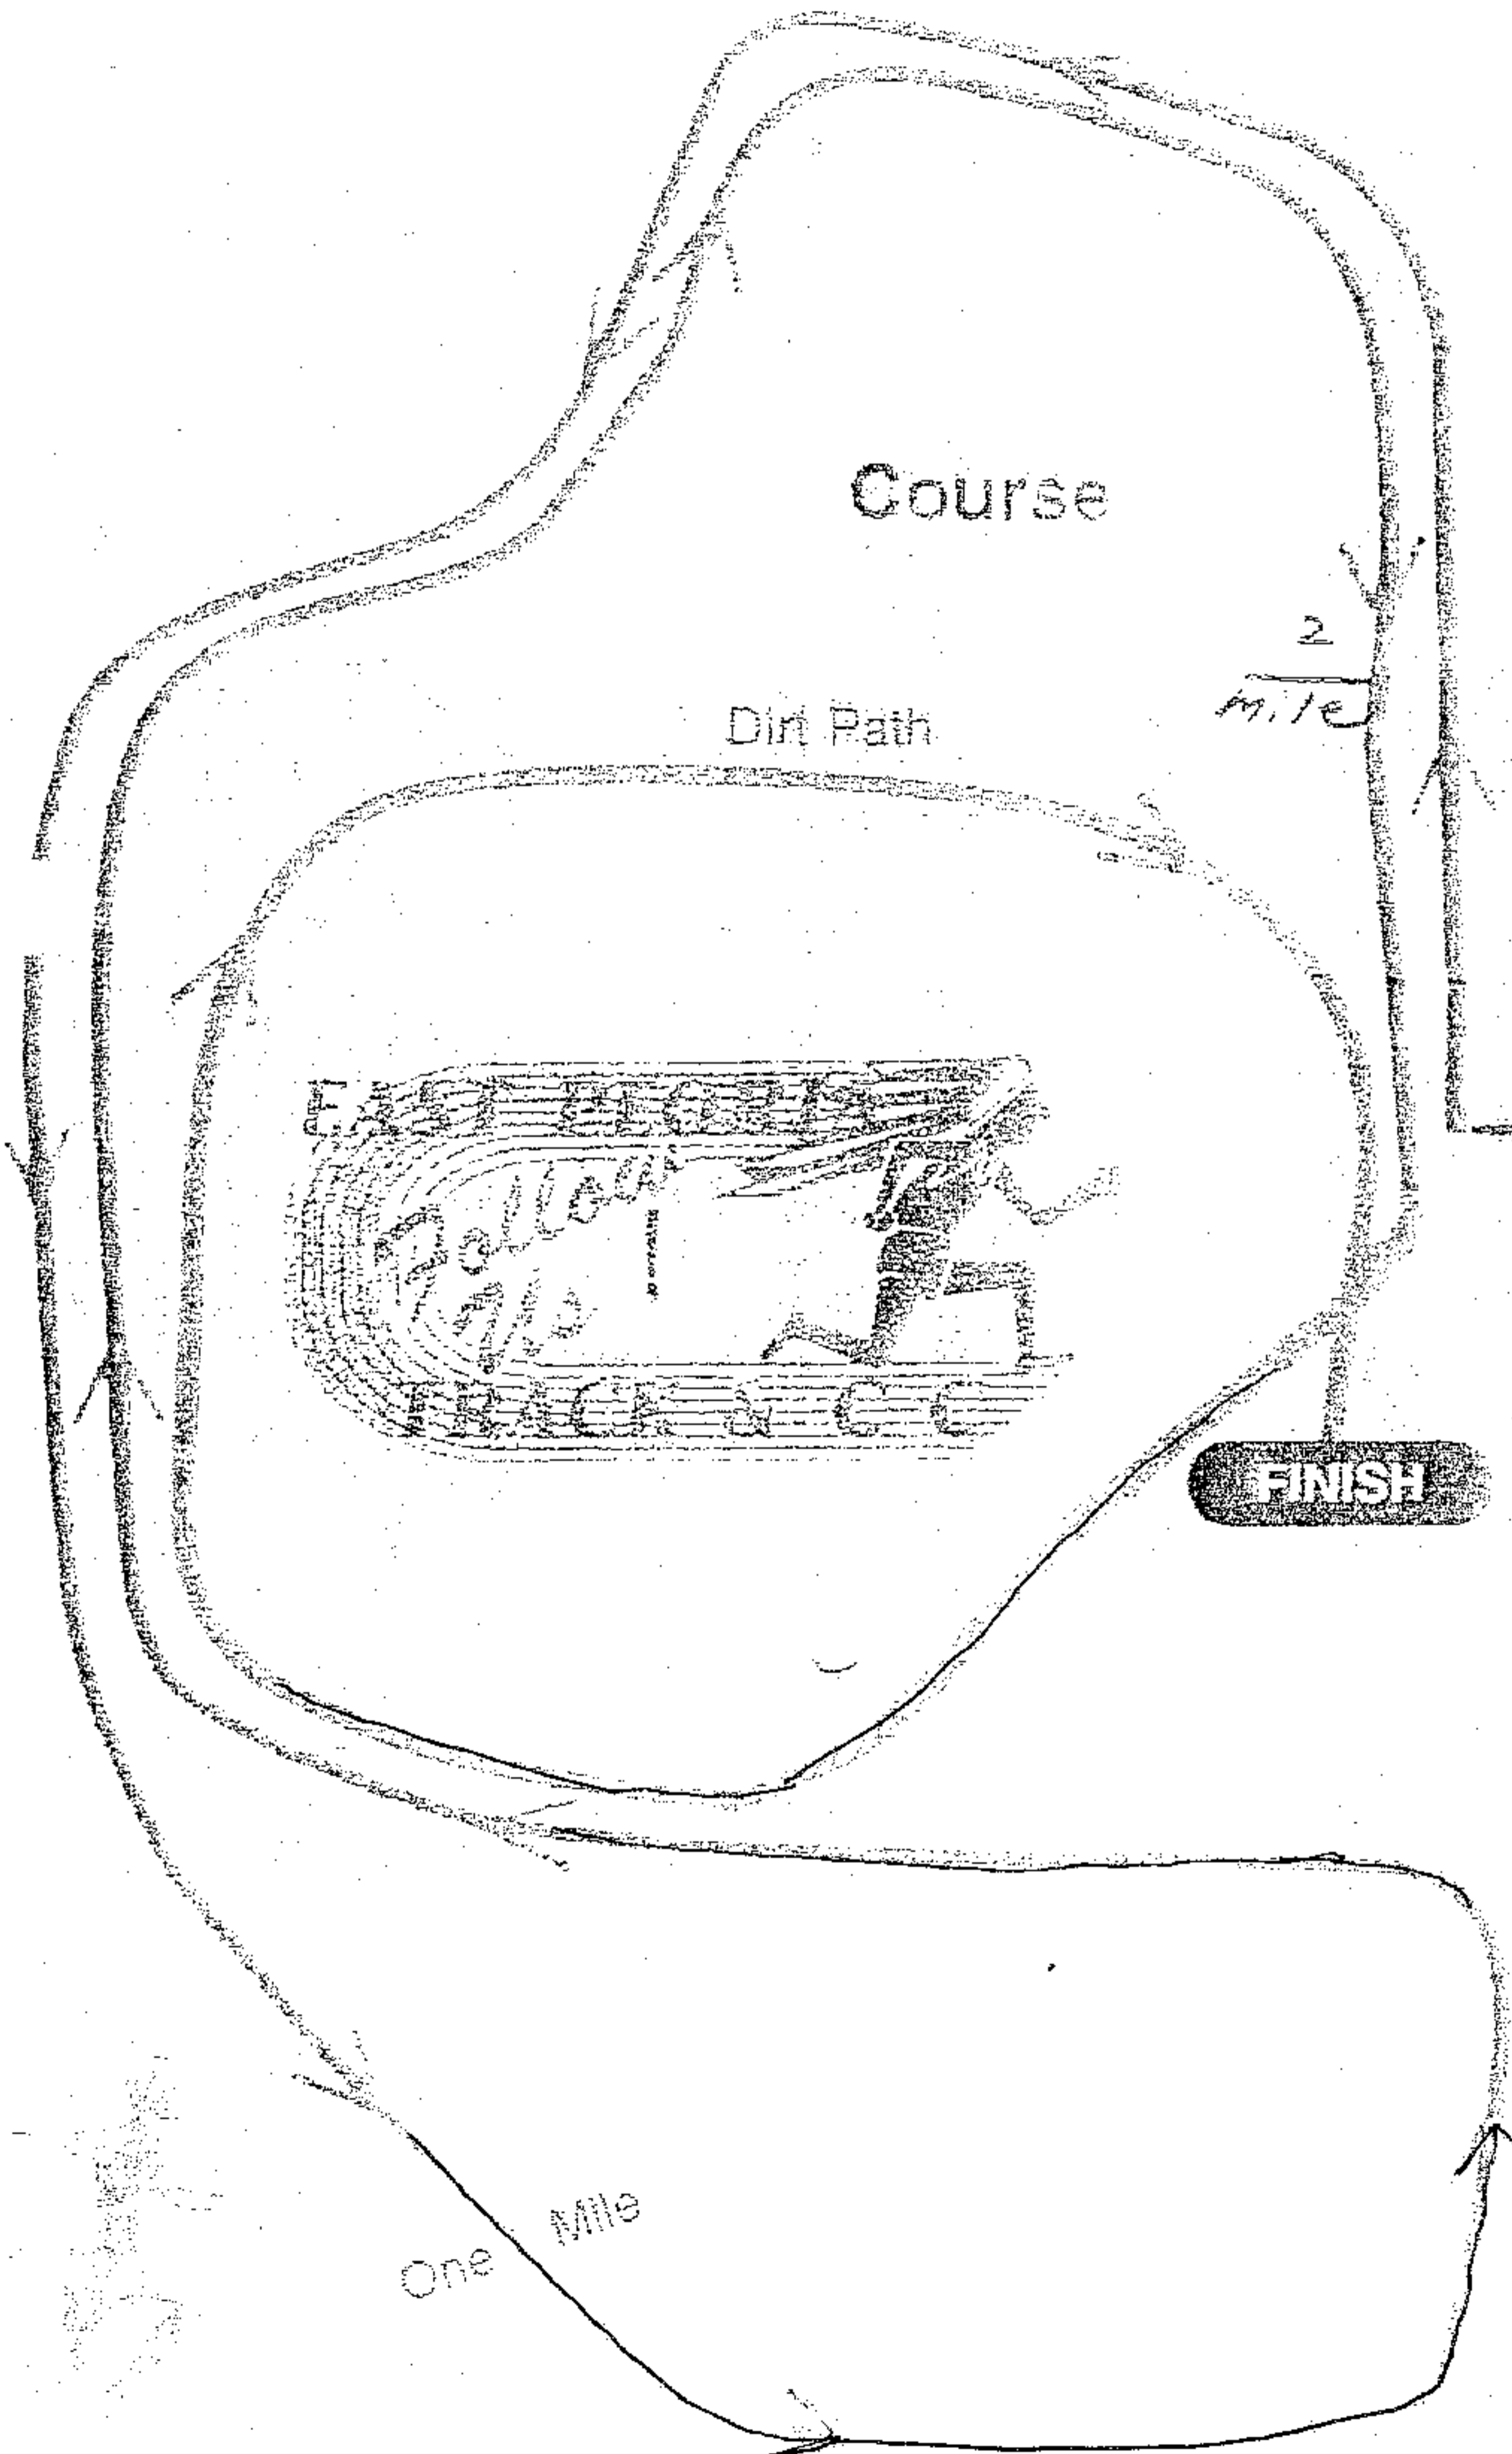

EAST PEORIA CROSS COUNTRY

East Peoria High School

Course Description:

Gently rolling prairiescape

Location:

Illinois Central College
East Peoria Main Campus
East Peoria, Illinois

Distance:

2.95 miles

Markings:

Splits @ 1 and 2 miles

Flags:

Red - Left turns

Yellow - Right turns

Blue - Straight ahead

Directions:

Complete one big loop (out and back)

• Loop past the finish line and complete one short loop (including the dirt path through the center of the course)