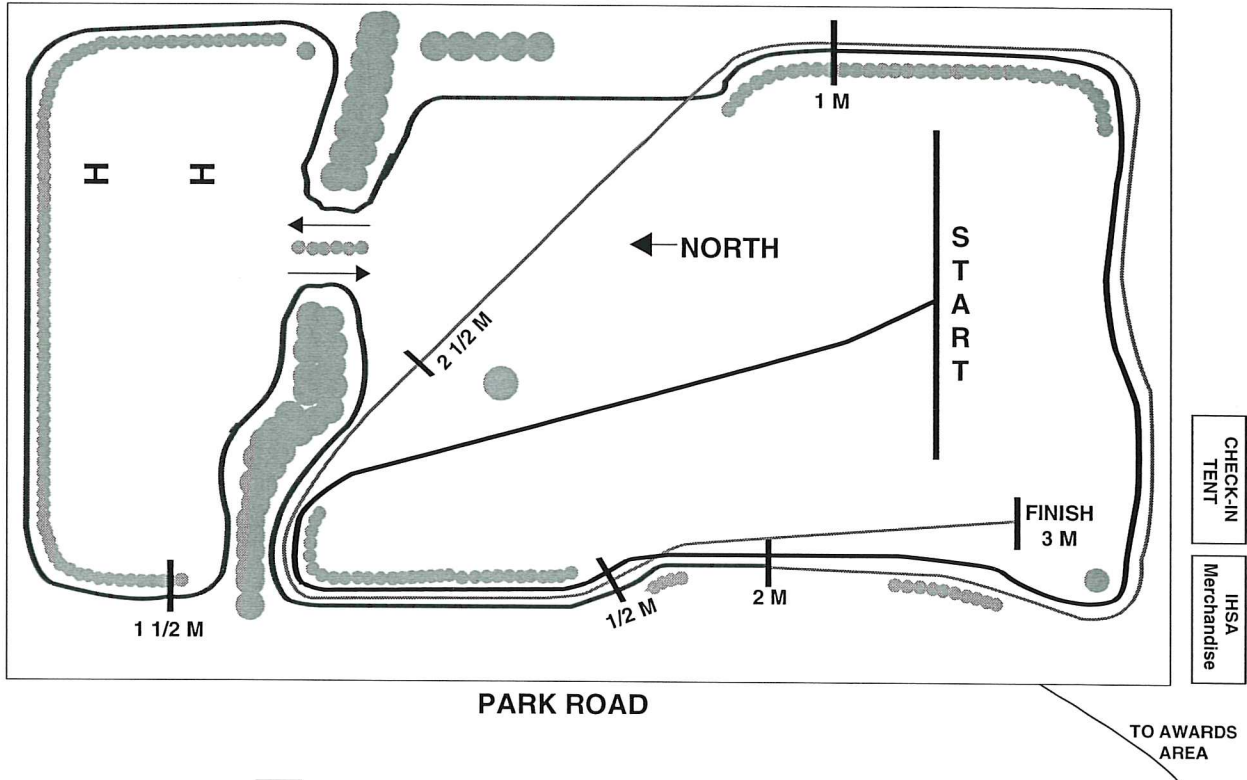

Detweiller Park - Peoria State Final Course

RT 29

STATE CROSS COUNTRY MEET FINISH AREA